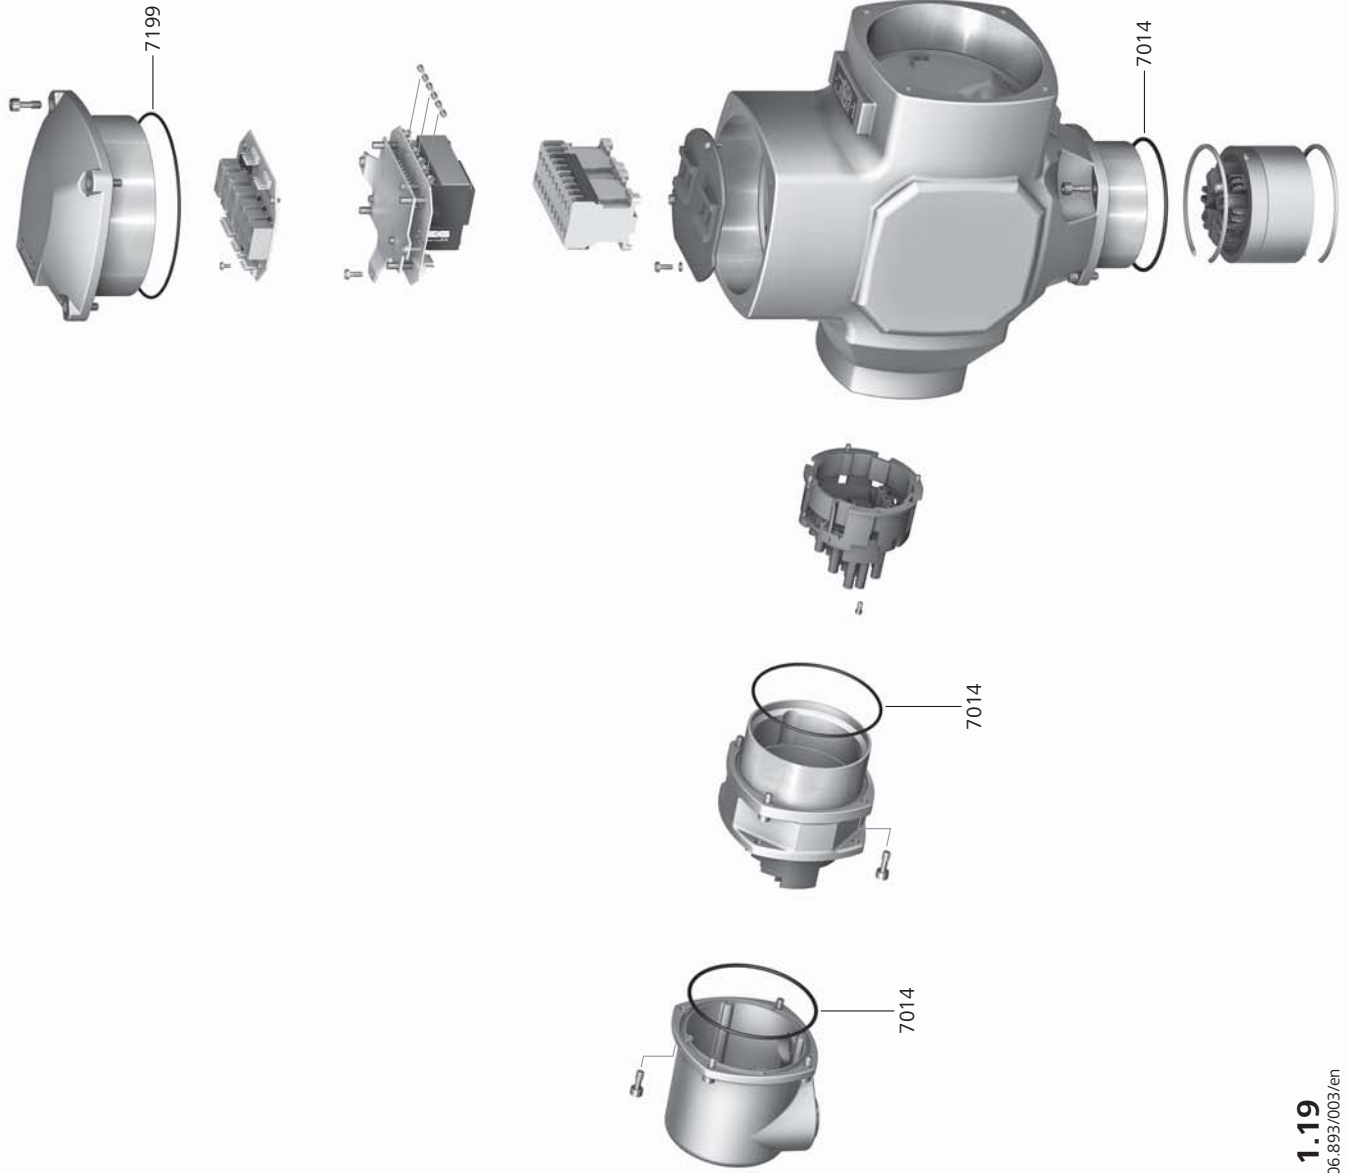

Spare parts list
auma[®]
 AUMA Matic BASIC
 AMBEXC 01.1 KP
 Seals

Spare parts list Seals for AUMA MATIC BASIC

Ref. No.	Designation/Size	Art. No. Z046.595	Units fitted
7102	Radial seal A 10 x 19 x 7	D003.341	4
7199	O-ring 140 x 3	D000.408	2
7014	O-ring 98 x 3	D002.104	3
7227	Closure plug	K000.994	1