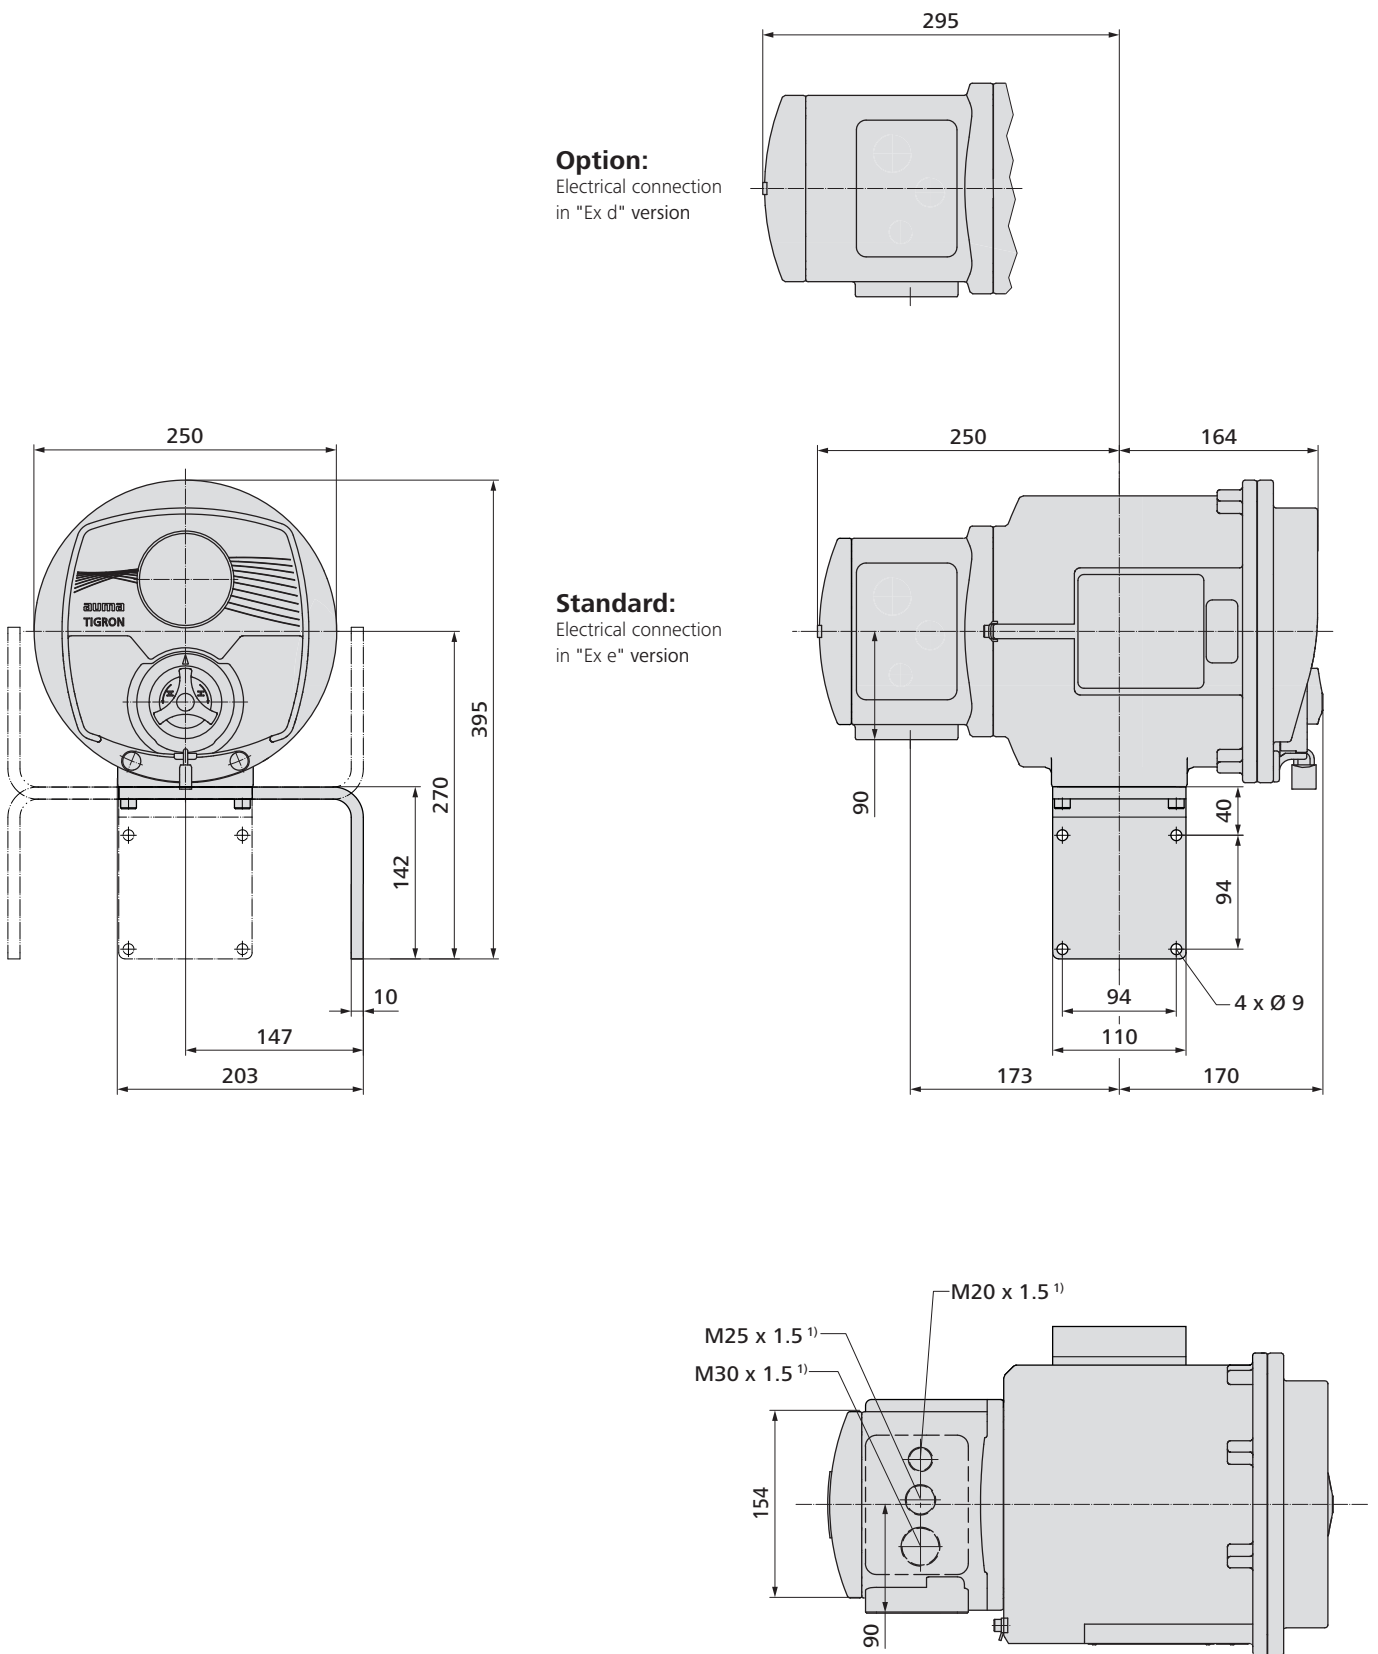

Dimensions TR-M30X – TR-M1000X Wall bracket

Ex plug/socket connector with terminal carrier

1) Standard, other threads on request