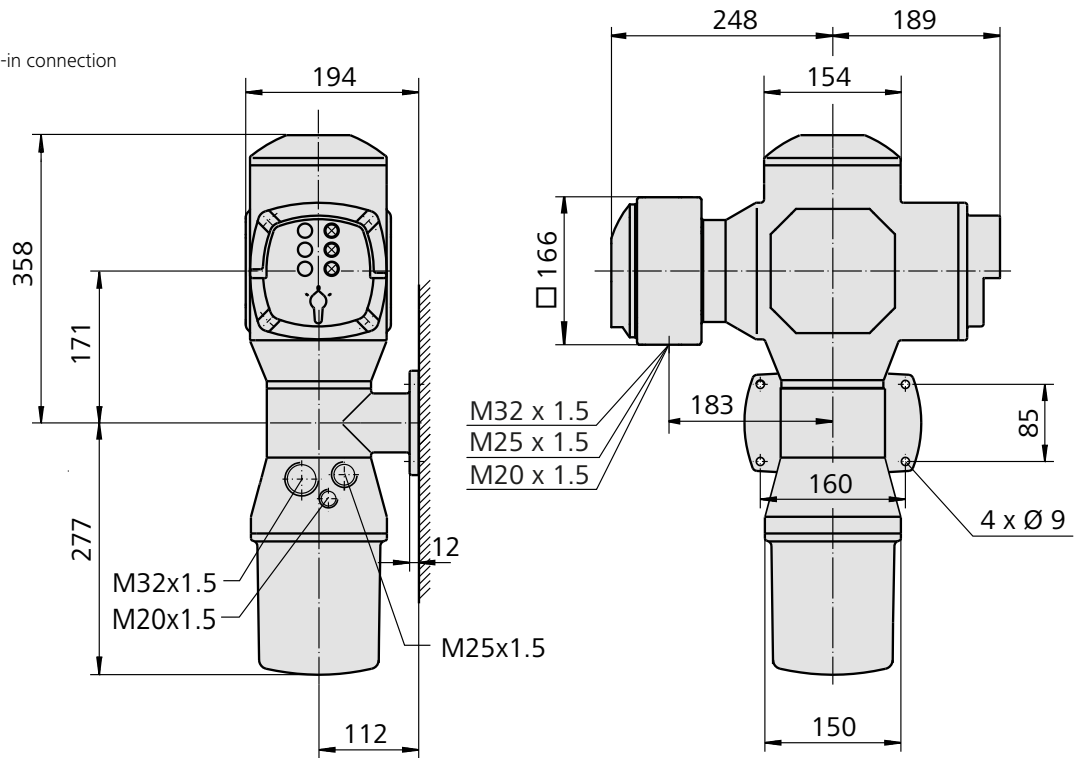

Dimensions AMExC 01.1 wall bracket

Ex plug/socket connector with terminal block (KT/KM)

**Standard:**

KT-Ex e with push-in connection

**Option:**

KT-Ex d with push-in connection

KM-Ex e with terminals

KM-Ex d with terminals