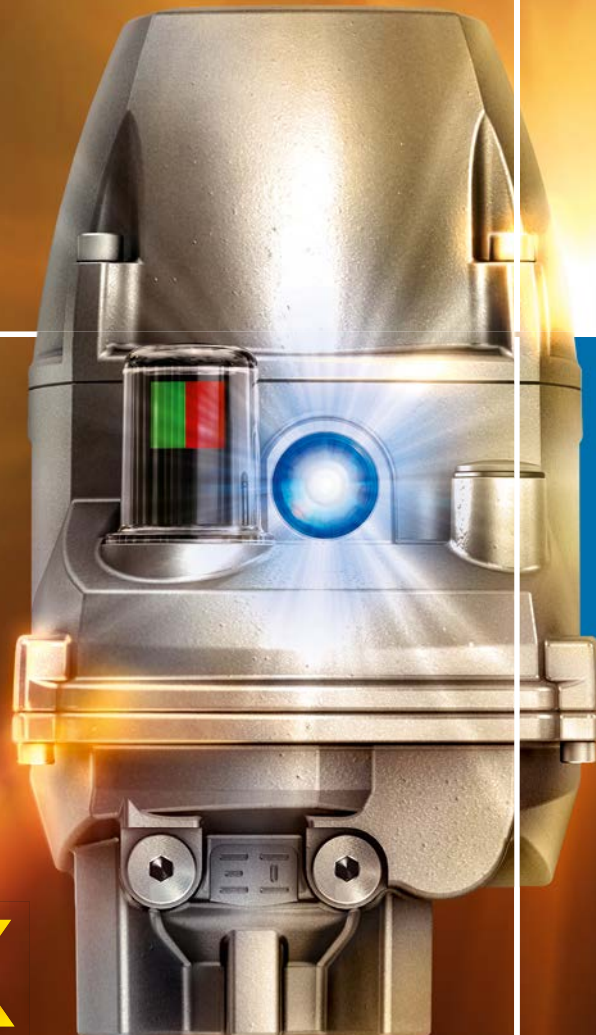

EXCELLENCE FOR ACTUATORS

for **valve automation**
for today and tomorrow

www.profox.auma.com

PROFOX

Y009.957/003/en/1.20