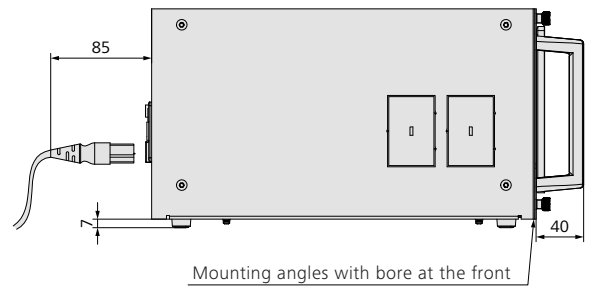

Dimensions SIMA² Master Station

Option: Desktop unit with knuckle feet and handles

Option: For wall mounting with voltage input at left or right side

We reserve the right to alter data according to improvements made. Previous documents become invalid with the issue of this document.