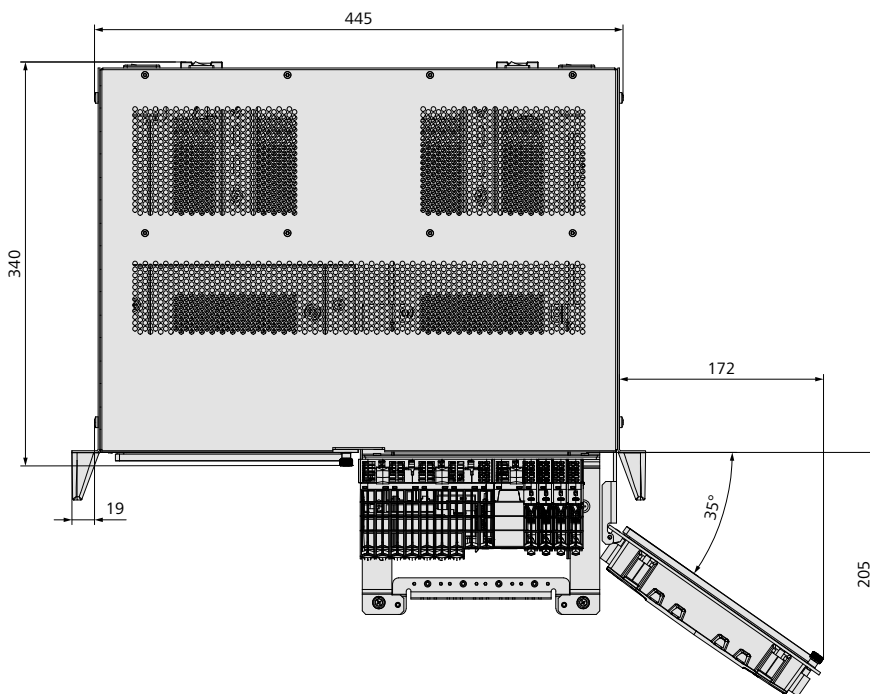

Dimensions SIMA² Master Station

Option: Desktop unit with knuckle feet and handles

Option: For wall mounting with voltage input at left or right side

We reserve the right to alter data according to improvements made. Previous documents become invalid with the issue of this document.