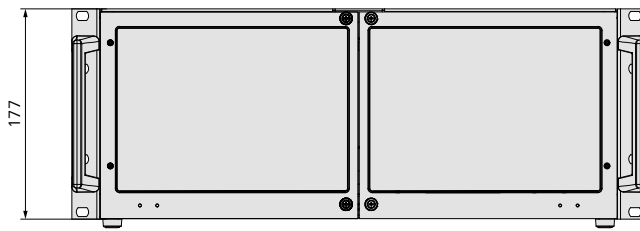

Dimensions SIMA² Master Station

Option: Desktop unit with knuckle feet and handles

Option: For wall mounting with voltage input at left or right side

We reserve the right to alter data according to improvements made. Previous documents become invalid with the issue of this document.