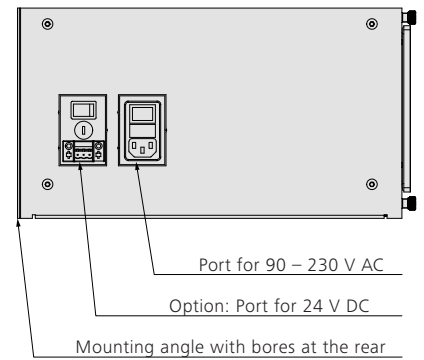

Dimensions SIMA² Master Station

Option: Desktop unit with knuckle feet and handles

Option: For wall mounting with voltage input at left or right side

We reserve the right to alter data according to improvements made. Previous documents become invalid with the issue of this document.