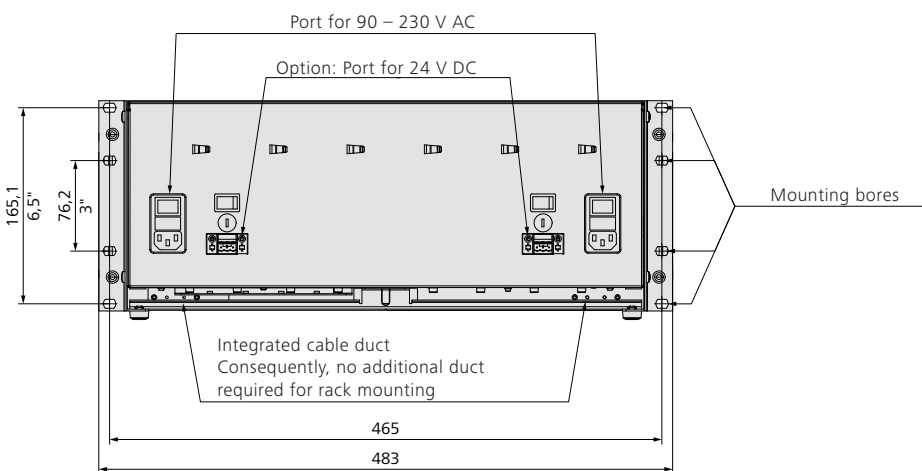

Dimensions SIMA² Master Station

Option: Desktop unit with knuckle feet and handles

Option: For wall mounting with voltage input at left or right side

We reserve the right to alter data according to improvements made. Previous documents become invalid with the issue of this document.