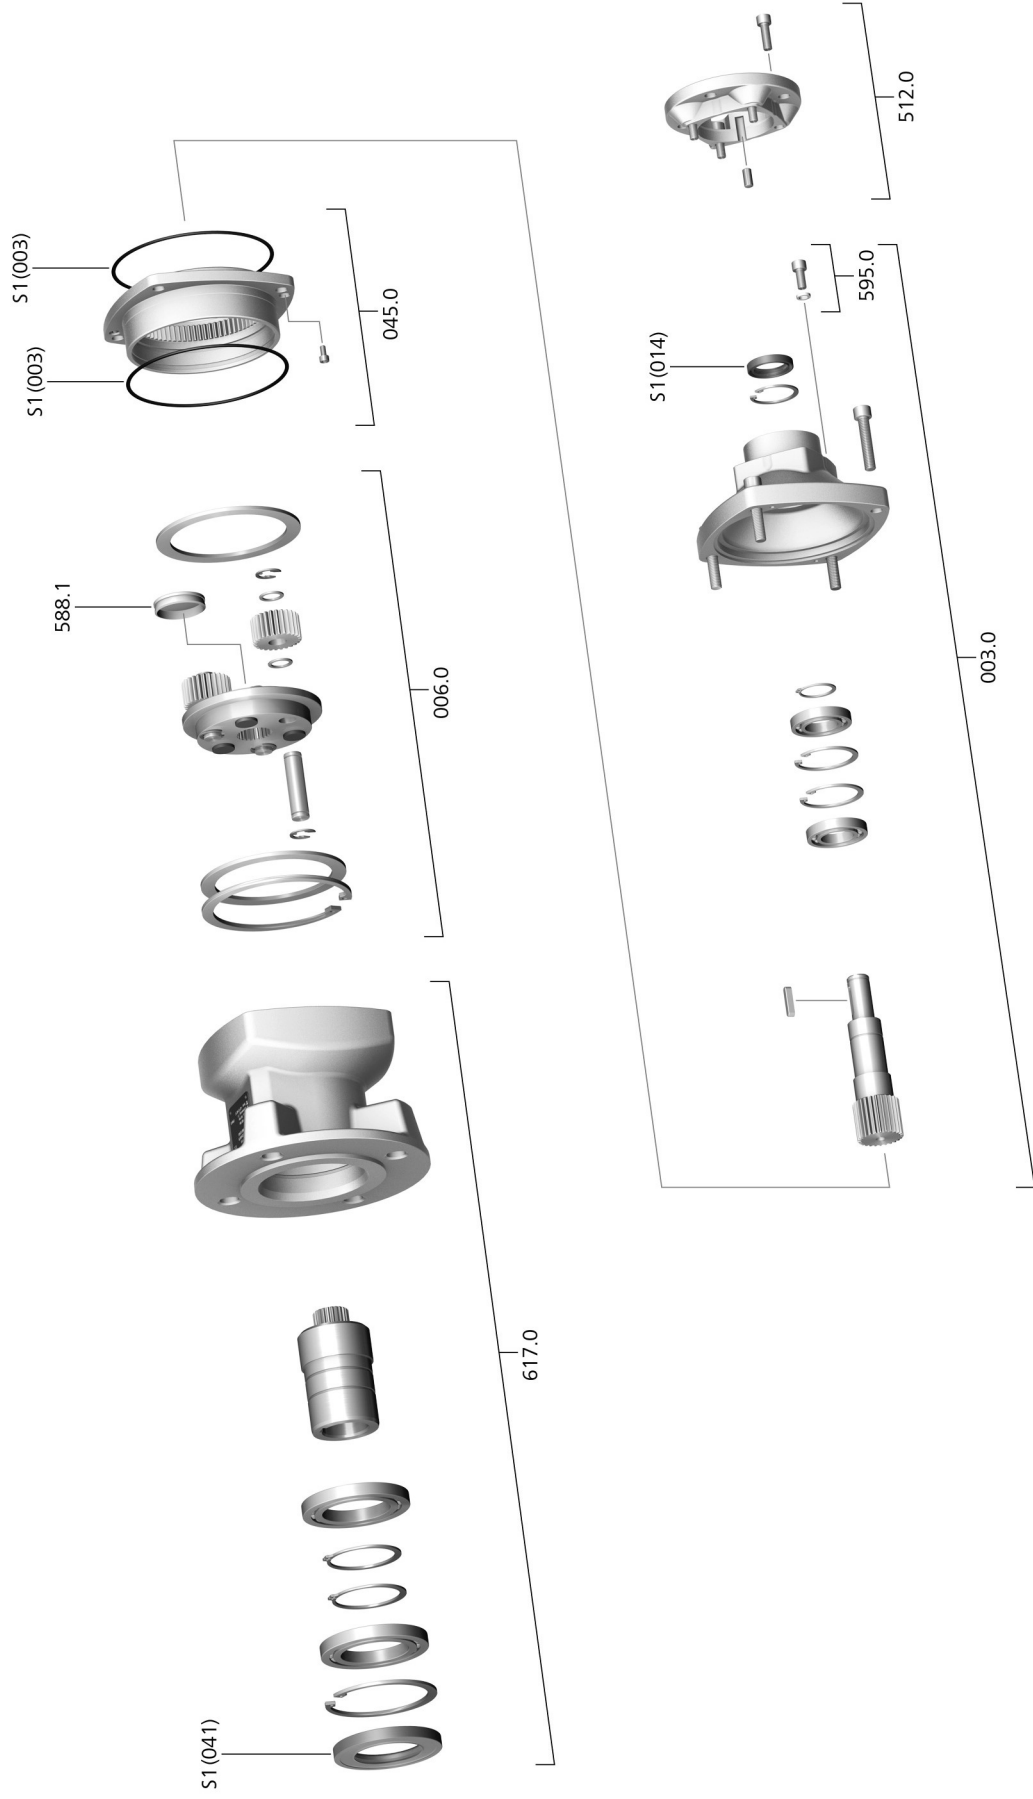

Spare parts list
auma[®]
 Multi-turn gearboxes
 GP 16.1
 4:1/8:1

Spare parts list Multi-turn gearboxes 4:1/8:1

Please state device type and our order number (see name plate) when ordering spare parts. Only original AUMA spare parts should be used. Failure to use original spare parts voids the warranty and exempts AUMA from any liability. Representation of spare parts may slightly vary from actual delivery.

Ref. no.	Designation	Type
003.0	Housing cover with drive shaft	Sub-assembly
006.0	Planetary gearing	Sub-assembly
045.0	Internal geared wheel	
512.0	Input mounting flange	Sub-assembly
588.1	Blanking plug	
595.0	Screw kit for manual gearbox	Sub-assembly
617.0	Output drive housing	Sub-assembly
S1	Seal kit	Set