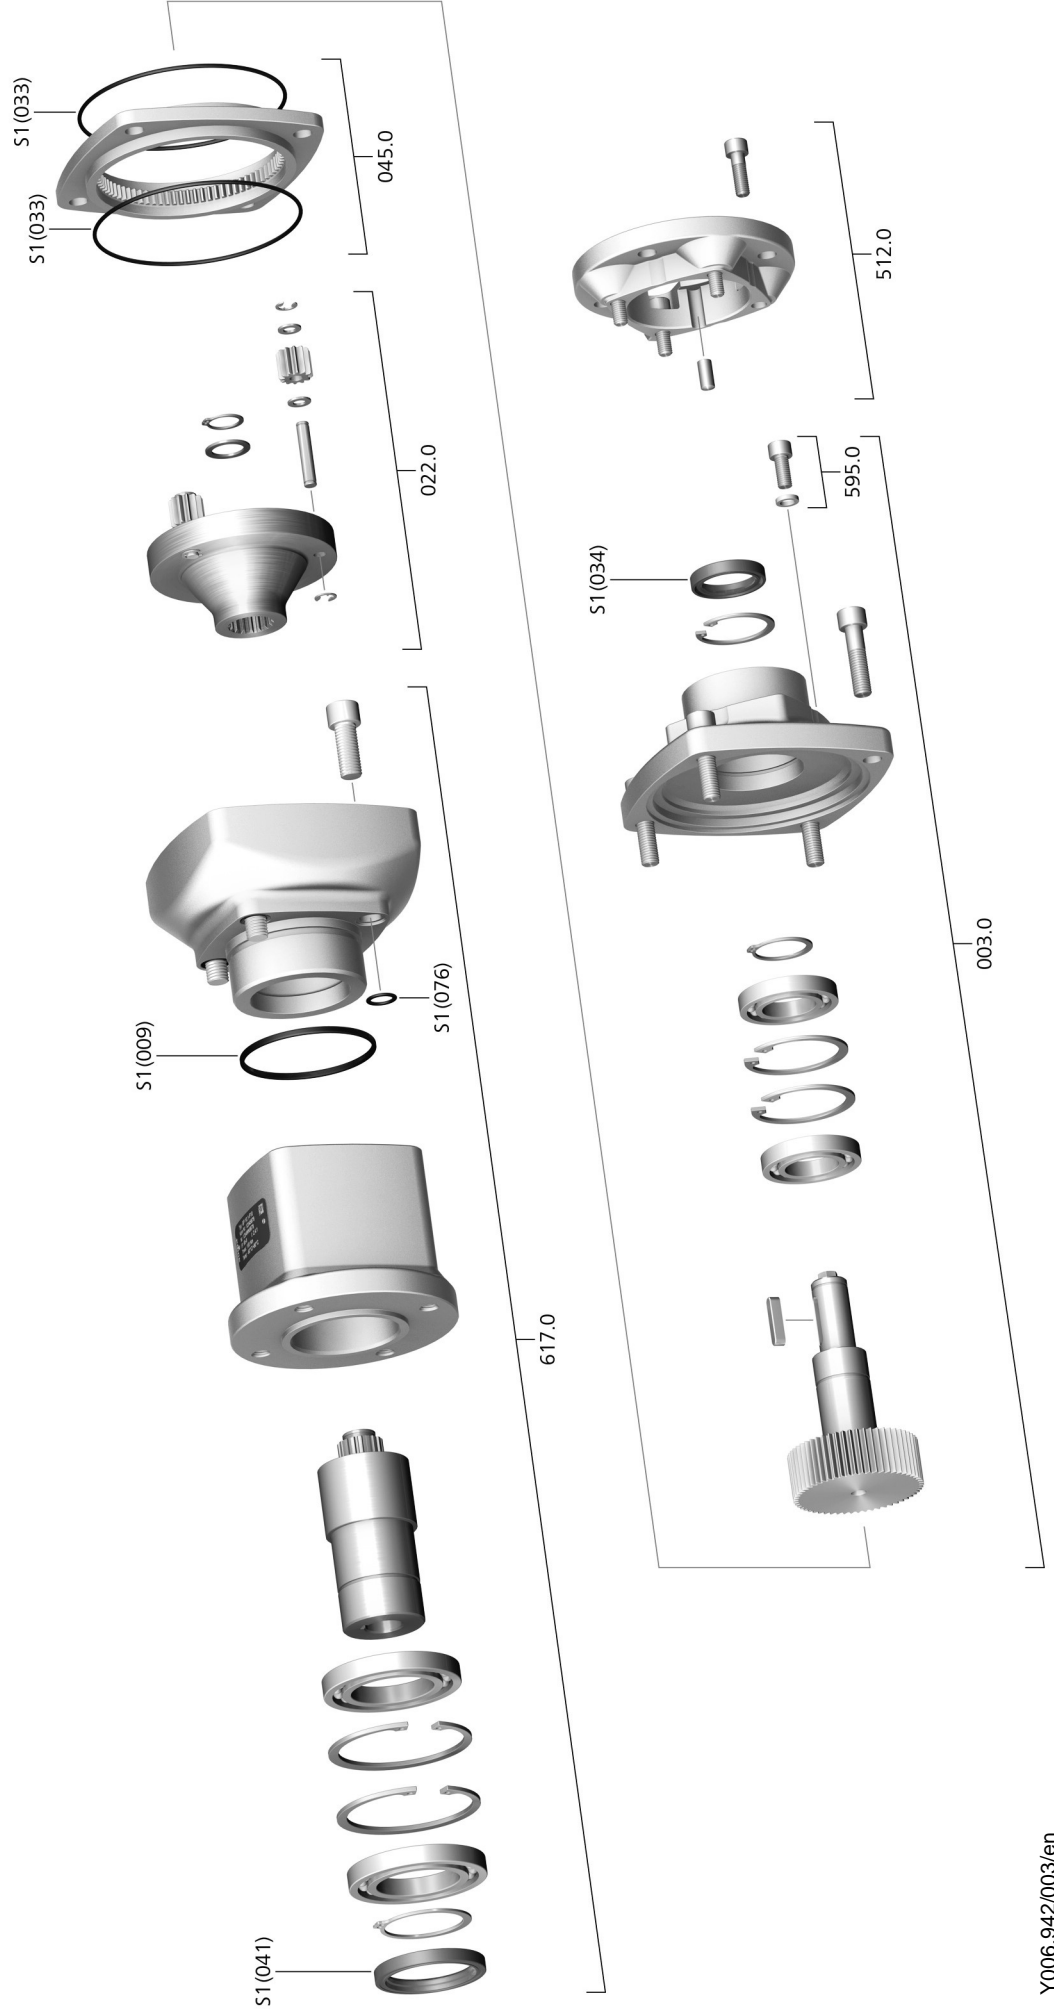

Spare parts list
auma[®]
 Multi-turn gearboxes
 GP 10.1 – GP 14.1
 2,4:1/3:1/4:1

Spare parts list Multi-turn gearboxes 2,4:1/3:1/4:1

Please state device type and our order number (see name plate) when ordering spare parts. Only original AUMA spare parts should be used. Failure to use original spare parts voids the warranty and exempts AUMA from any liability. Representation of spare parts may slightly vary from actual delivery.

Ref. no.	Designation	Type
003.0	Housing cover with drive shaft	Sub-assembly
022.0	Planet carrier	Sub-assembly
045.0	Internal geared wheel	
512.0	Input mounting flange	Sub-assembly
595.0	Screw kit for manual gearbox	Sub-assembly
617.0	Output drive housing	Sub-assembly
S1	Seal kit	Set