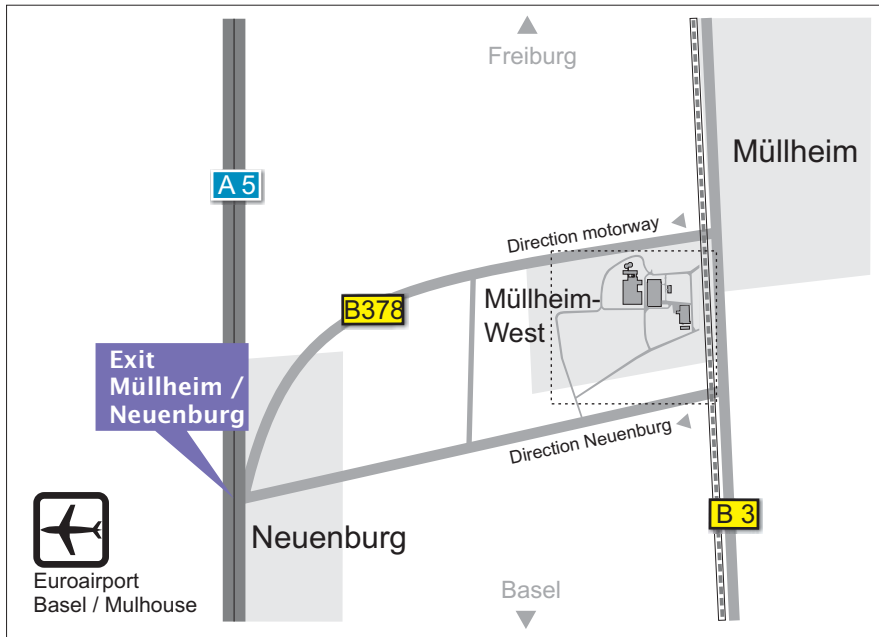

# Directions to plant Müllheim

Leave the motorway A 5, taking the exit no. 65: Müllheim / Neuenburg.

Drive from the motorway in direction Müllheim.

If you take the B 378, turn right after the second bridge in direction Müllheim-West.

After that, turn left and then left again, always in direction Müllheim-West.

When reaching Müllheim travelling on the B3, either head towards the motorway (from Freiburg) or towards Neuenburg (from Lörrach)

When reaching the industrial area, follow either the Goods In - Out or Visitors signs.

When travelling by train, the AUMA plant is at 5 min walking distance from the station.

-  Reception
-  Entrance
-  Visitors car park
-  Goods In - Out